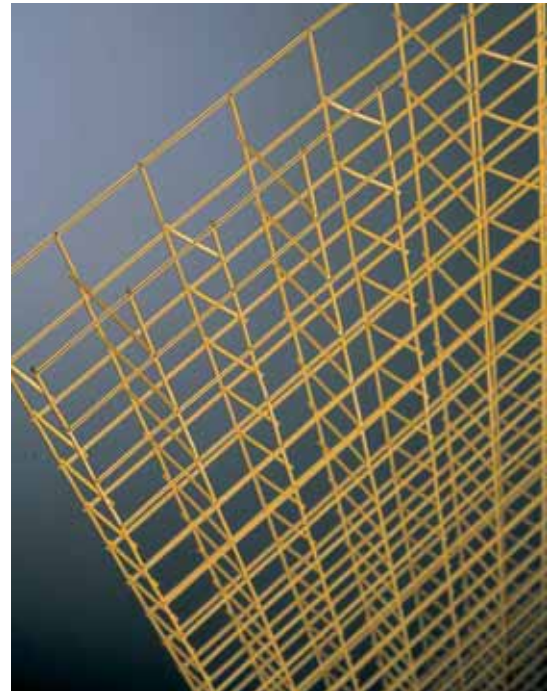

PANEL W

build. simple.

PRODUCTS

MODULET

The **Modulet** is a decorative panel, ideal for stands and exhibitions, For drop ceilings, for assembling decorative accessories or for creating novel and functional spaces rapidly. It's a three-dimensional steel wire assembly with coverings available in: epoxy, polyester, polyurethane or hybrid, available in a large color selection.

It can easily be cut with bolt cutting or electrician pliers and you can secure it with tie wraps or polyamide or with mechanic pliers, using galvanized wire.

Available in 1" or 2" thickness

ACCESORIES FOR MODULET

STANDARD DIMENSIONS

HEIGHT 8'

WIDTH 4'

THICKNESS 1", 2"

► www.panelw.com

MODULET

INSTALATION KIT FOR WALL